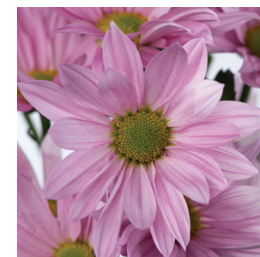

14. FLAMINGO IMPROVED
Type: Daisy
Color: Pink