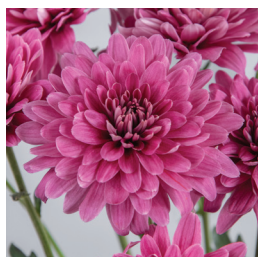

13. BENZ
Type: Daisy 1/3
Color: Purple

14. FLAMINGO IMPROVED
Type: Daisy
Color: Pink

15. PINCTASTIC
Type: Daisy
Color: Light Pink

16. TERRANTIQUE
Type: Cushion
Color: Salmon

Cushions, Novelty and Santinis.