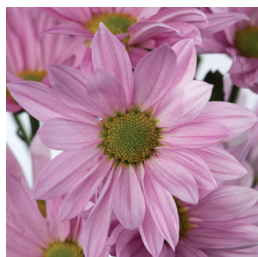

27. BITO
Type: Cushion
Color: Purple

28. SARAH'S BRUSH
Type: Cushion
Color: Purple white bicolor

21. PINK PANTHER
Type: Daisy
Color: Pink

22. ROSETTO
Type: Daisy
Color: Pink

29. BERRY TOUCH
Type: Cushion
Color: Dark pink

30. ENDLESS SPRING
Type: Cushion
Color: Light pink

23. FLAMINGO IMPROVED
Type: Daisy
Color: Pink

24. PEPPA
Type: Daisy
Color: Light pink

30. WHITE TEA
Type: Santini
Color: White

31. TERRACOTA
Type: Spray Novelty
Color: Bronze